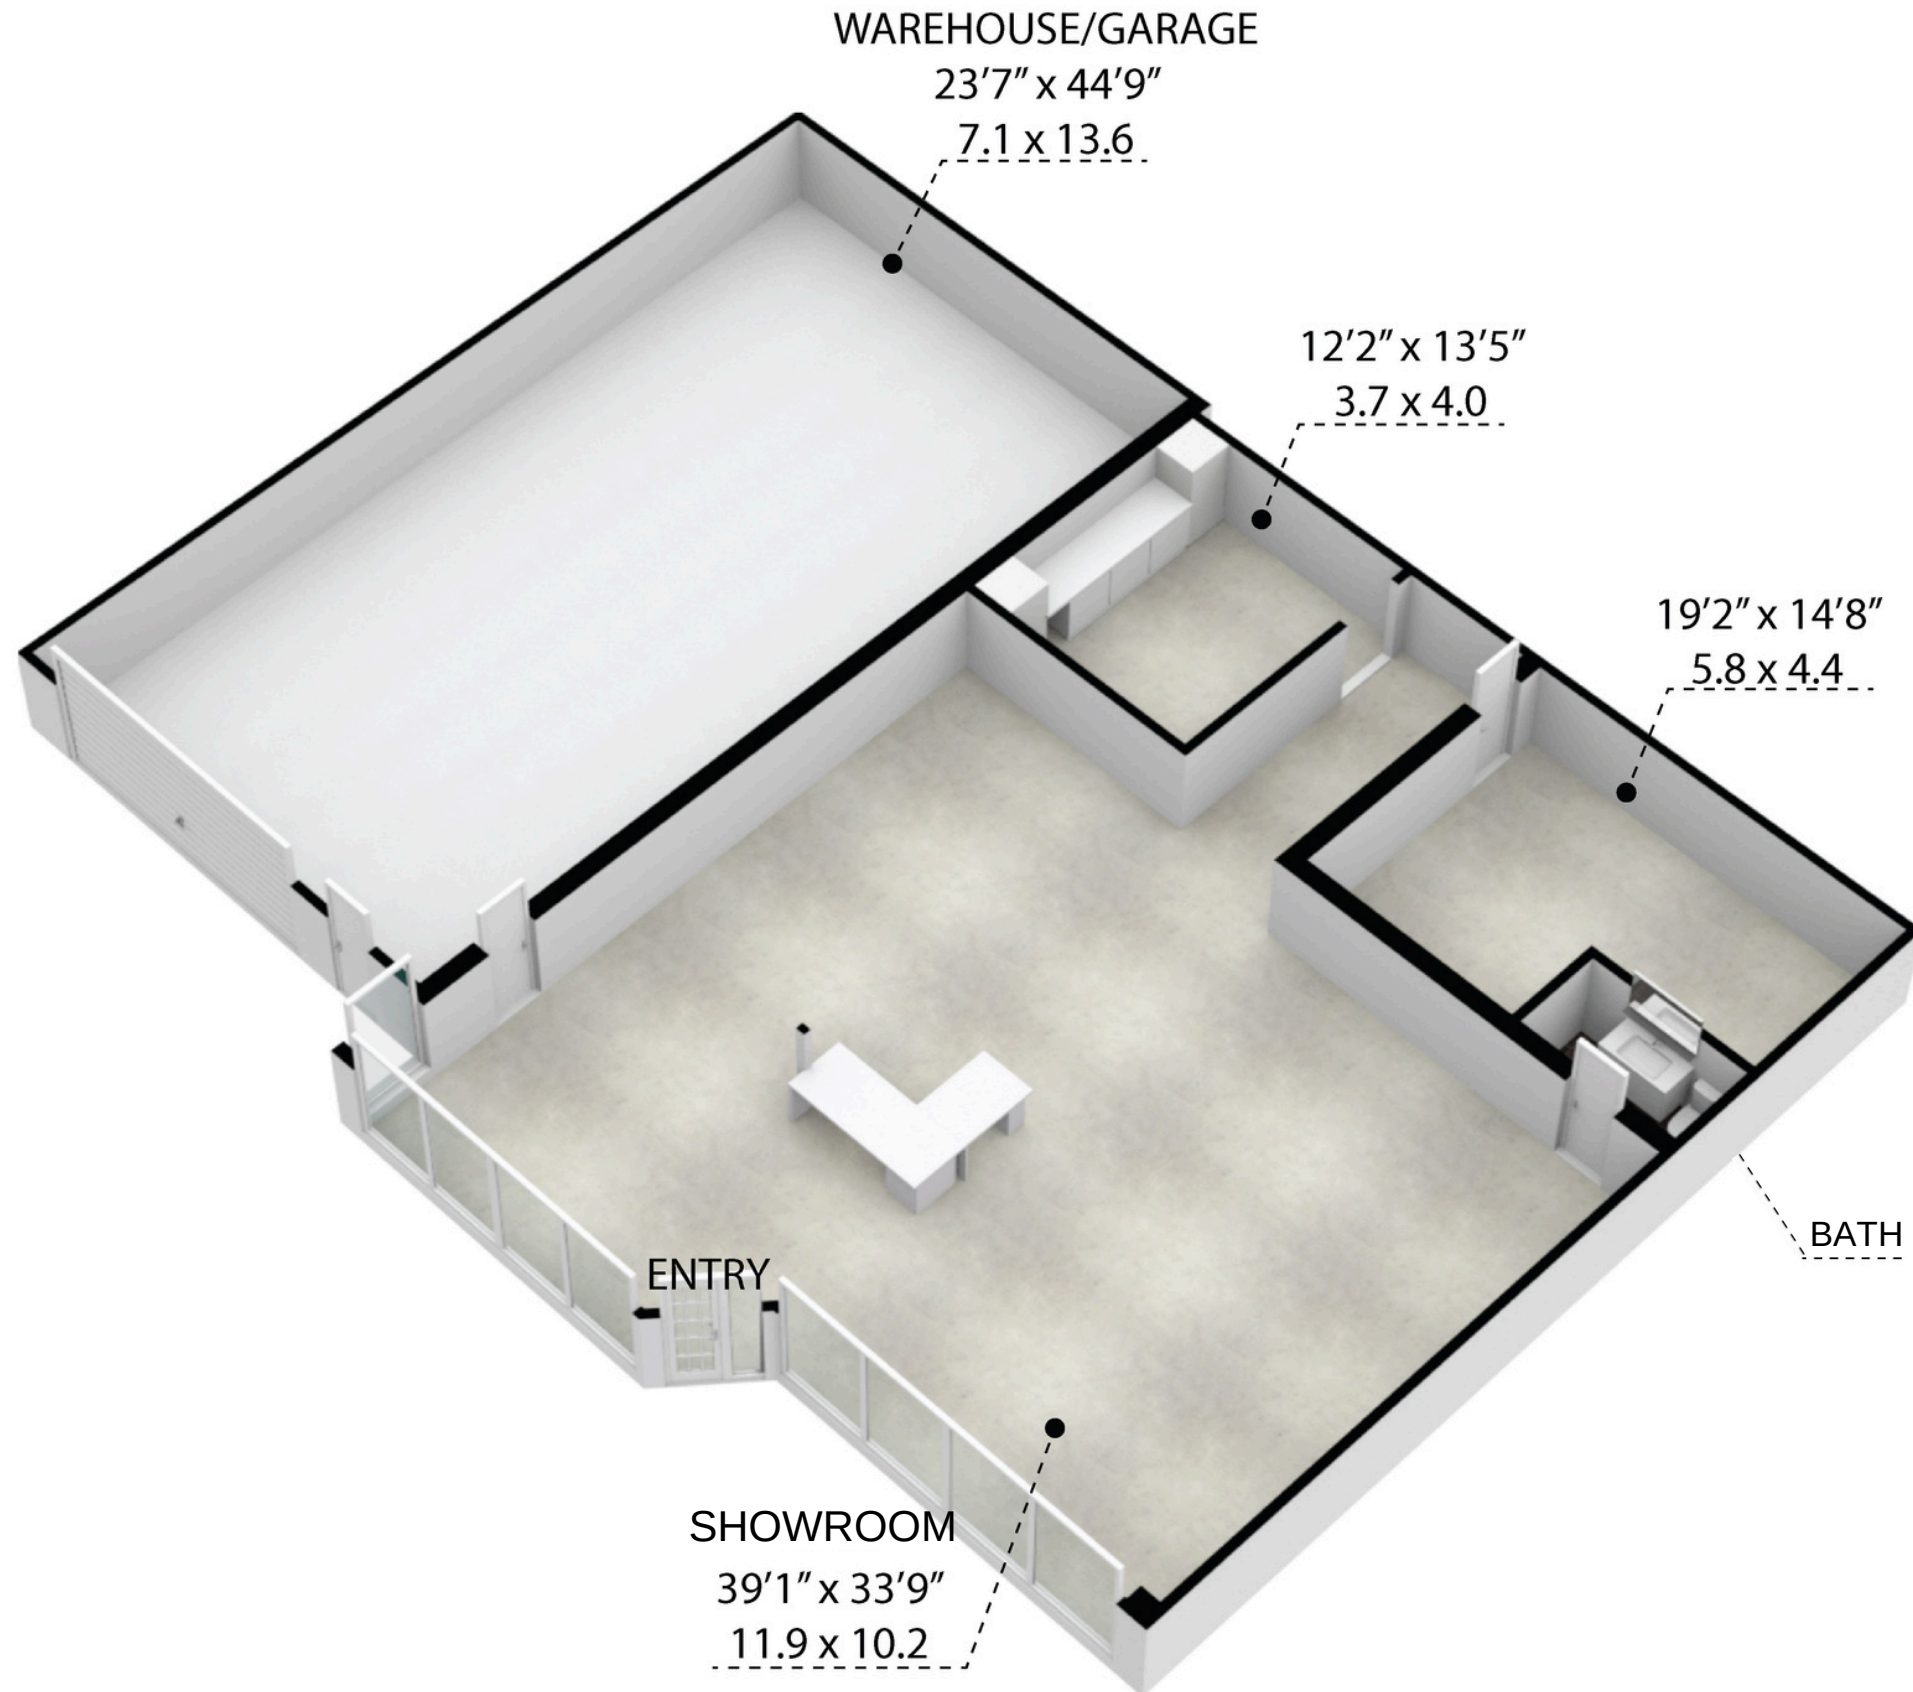

50 Nebo Road

Whilst every attempt has been made to ensure the accuracy of the floor plan contained here, measurements of doors, windows, rooms and any other items are approximate and no responsibility is taken for any error, omission, or misstatement. This plan is for illustrative purposes only and should be used as such by any prospective purchaser.

SHOWROOM:

1,777 SQ FT

WAREHOUSE/GARAGE:

1,339 SQ FT

50 Nebo Road

Whilst every attempt has been made to ensure the accuracy of the floor plan contained here, measurements of doors, windows, rooms and any other items are approximate and no responsibility is taken for any error, omission, or misstatement. This plan is for illustrative purposes only and should be used as such by any prospective purchaser.

SHOWROOM:

1,777 SQ FT

WAREHOUSE/GARAGE:

1,339 SQ FT